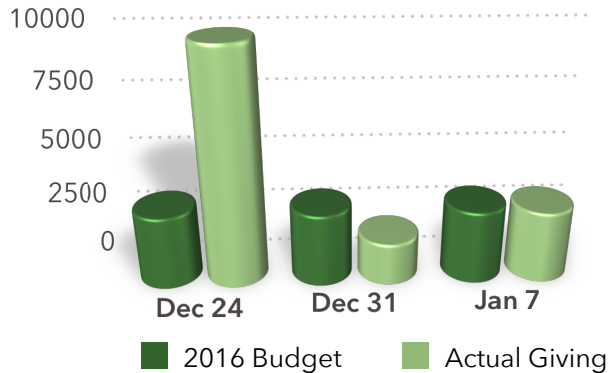

~Giving~

For Week January 7

2018 Weekly Need: \$3,145

Actual Giving: \$3,068

Faith Promise: \$135

~Front Door Ministry~

This Week:

Greeters: Devon Bramen, Cathy Schermerhorn, Jan & Orville Cooper