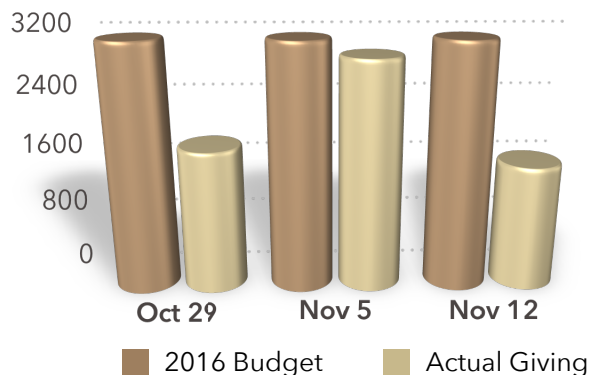

~Giving~

For Week November 12

2017 Weekly Need: \$3,121

Actual Giving: \$1,591

Faith Promise: \$10

~Front Door Ministry~

This Week:

Greeters: Jamie & Leslie Kinnee, Mary Maule, Mikayla Wright