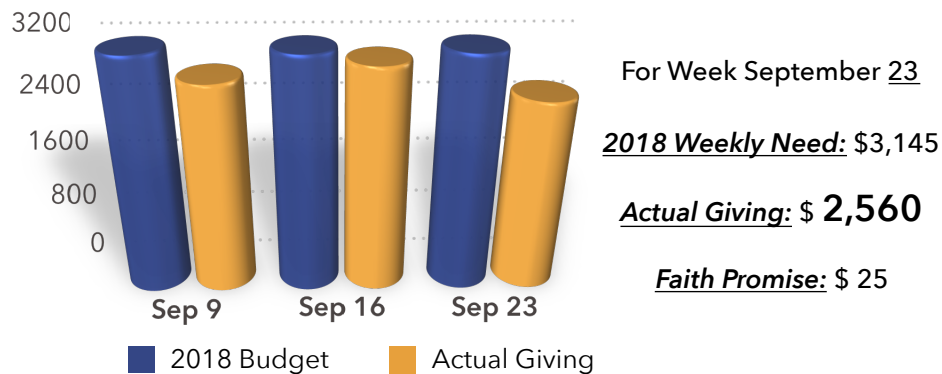

~Our Staff~

Pastor: [Bob Cooper](#)
Email: bob@1chog.org
Cell Phone: 616-232-0788

Pastor: [Matt Stone](#)
Email: matt@1chog.org
Cell Phone: 616-232-5520

For questions, comments or questions concerning our pastoral staff,
please contact our [Pastoral Relations Team](#)
(**Laurie Hartley, Brenda Lobbezoo, Floyd Tuttle**)

~Giving~

~Front Door Ministry~

This Week:

Greeters: Kaylyn McQuillan, TBD

Ushers: PromiseLand Kids

Next Week:

Greeters: Kaden Figert, Rachel Figert, Randy & Rhonda Croel

Ushers: Howard & Nancy Spaulding, Jonathan Figert

September 30, 2018

Disciples

First Church of God

*101 S. Franklin St.
Greenville, MI 48838*

WWW.1CHOG.ORG